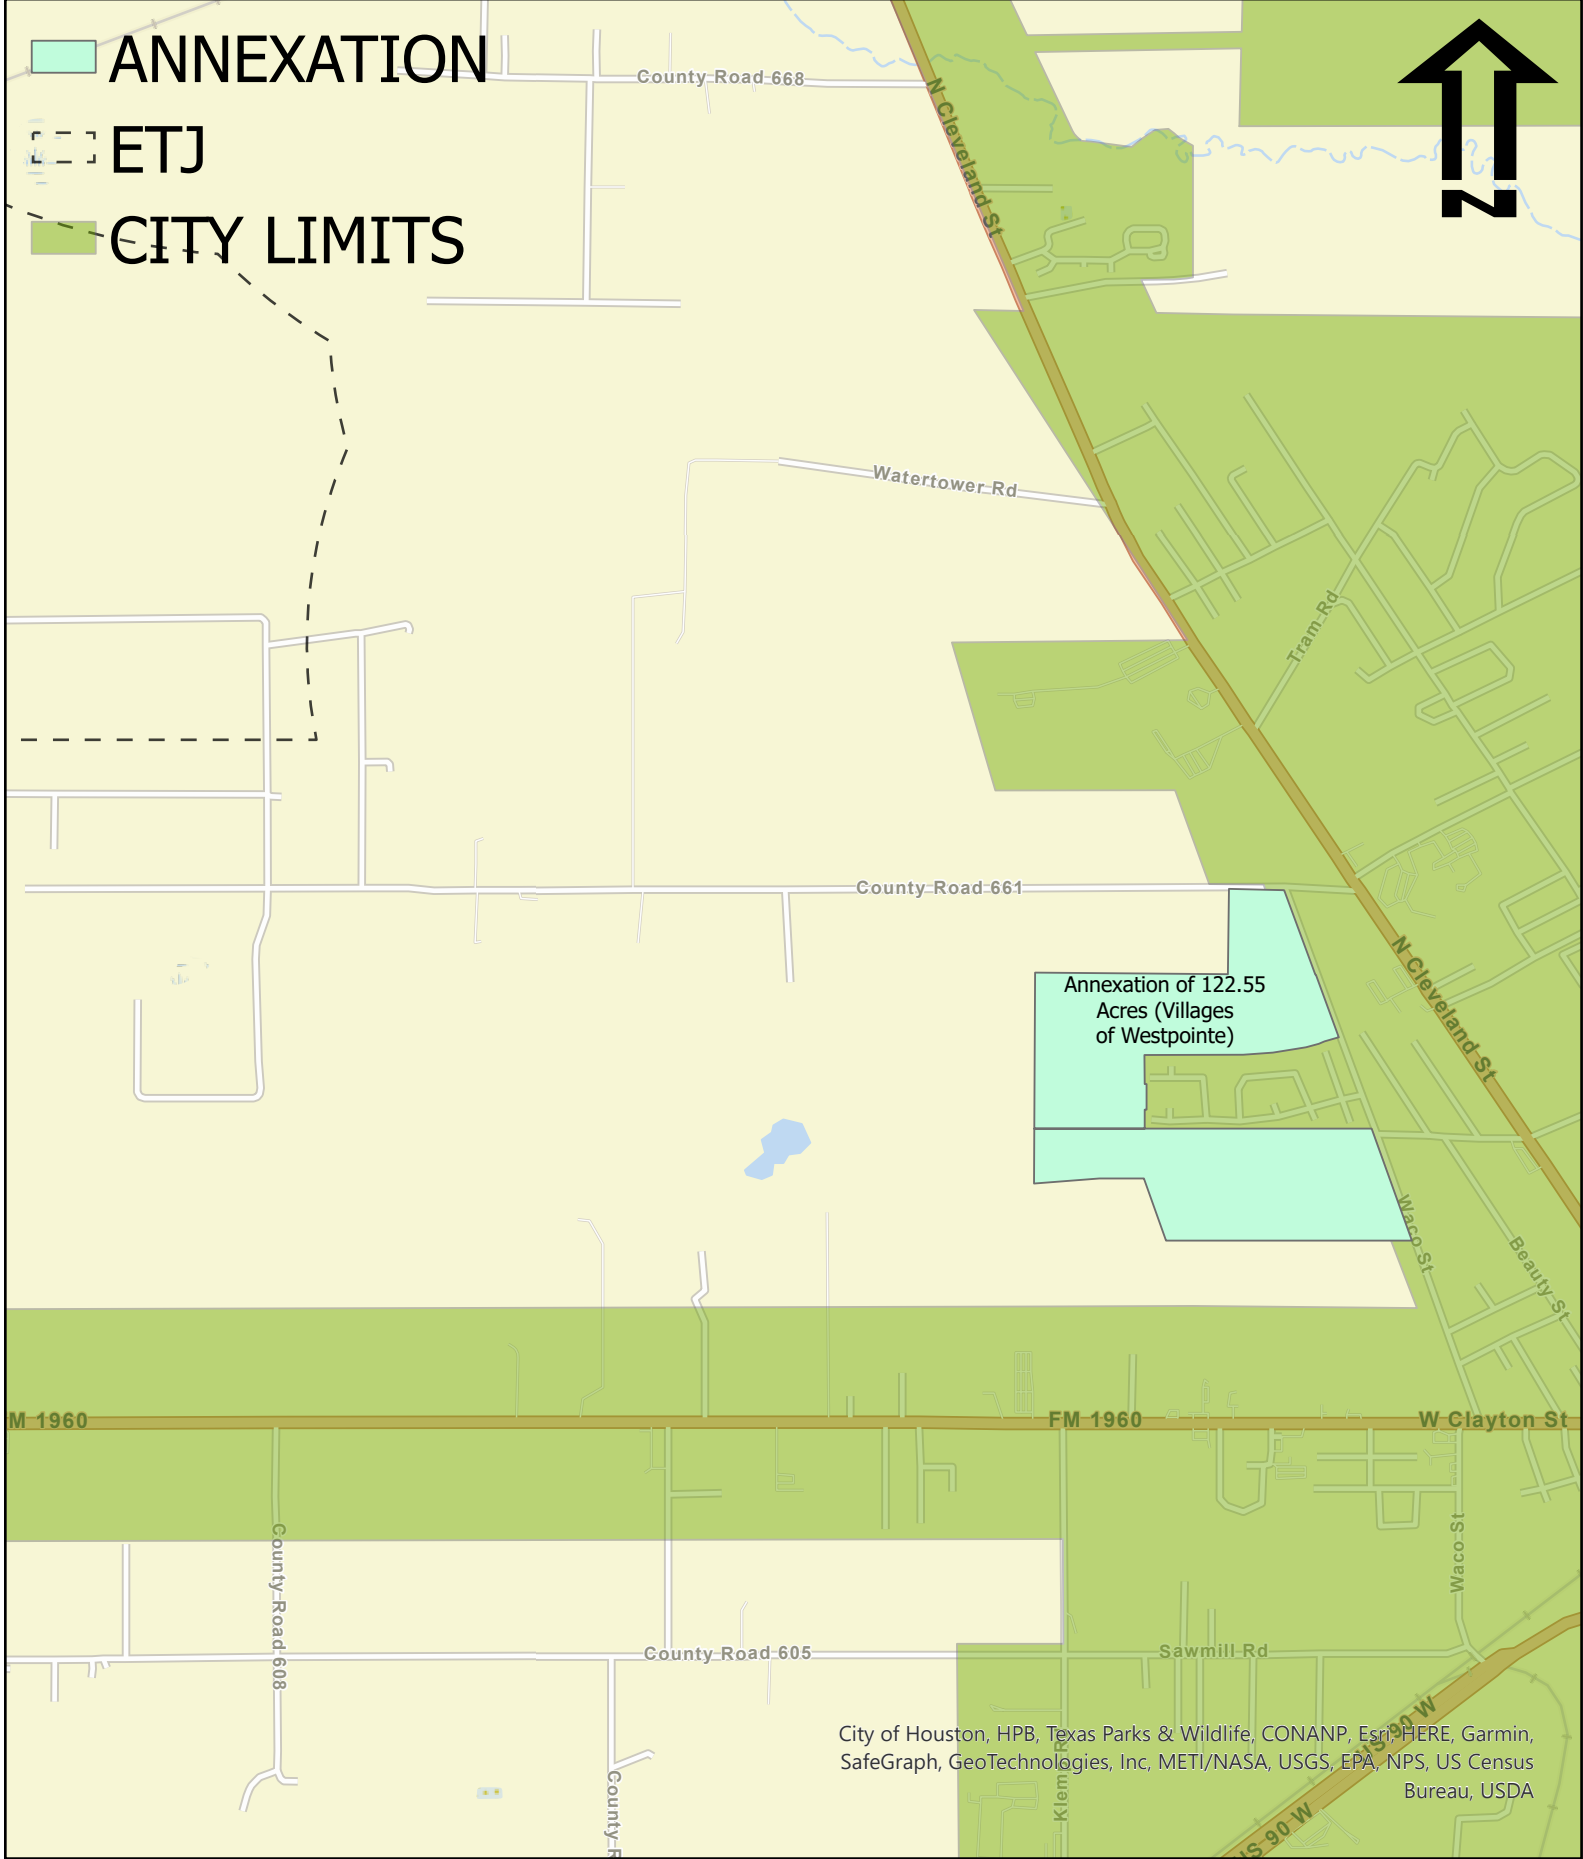

-  ANNEXATION
-  ETJ
-  CITY LIMITS

Annexation of 122.55 Acres (Villages of Westpointe)

City of Houston, HPB, Texas Parks & Wildlife, CONANP, Esri, HERE, Garmin, SafeGraph, GeoTechnologies, Inc, METI/NASA, USGS, EPA, NPS, US Census Bureau, USDA

Prepared & Created by: V. Cumberland
 PW GIS / Project Manager
 5 MAY 2022